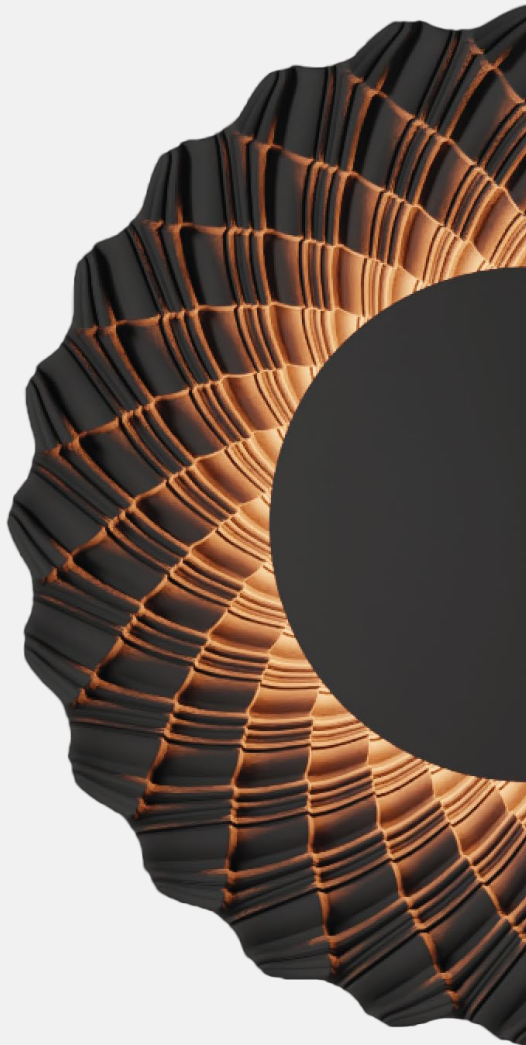

AUREOLE Collection | AC VXS.2/4

Designed by **ROLLO STUDIO**

Made and assembled in Europe

AC_VXS_02

404 x 404 x 114 mm

4.7kg

Light Source

4 x 10W LED G9 RTNLIT Bulb **D**

LED 3000 K. CRI >80. 1000 lm. 100 lm/W.

Dimmable Rated Current: 2A. 220-240V.

50/60Hz.

LED IP20 CE