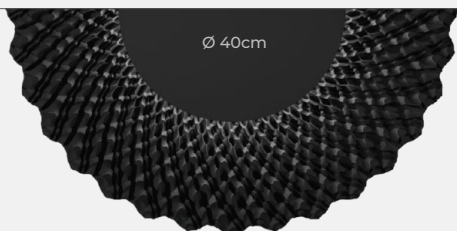

SUN VXS.04

Ø 40cm

Listed Retail Prices | Sun V.04

Price per item [Excl. 21% VAT]

SH - F01 | **Black**

1,280 €

Lead time: In Stock

Material Variations | Shade

SH - F01