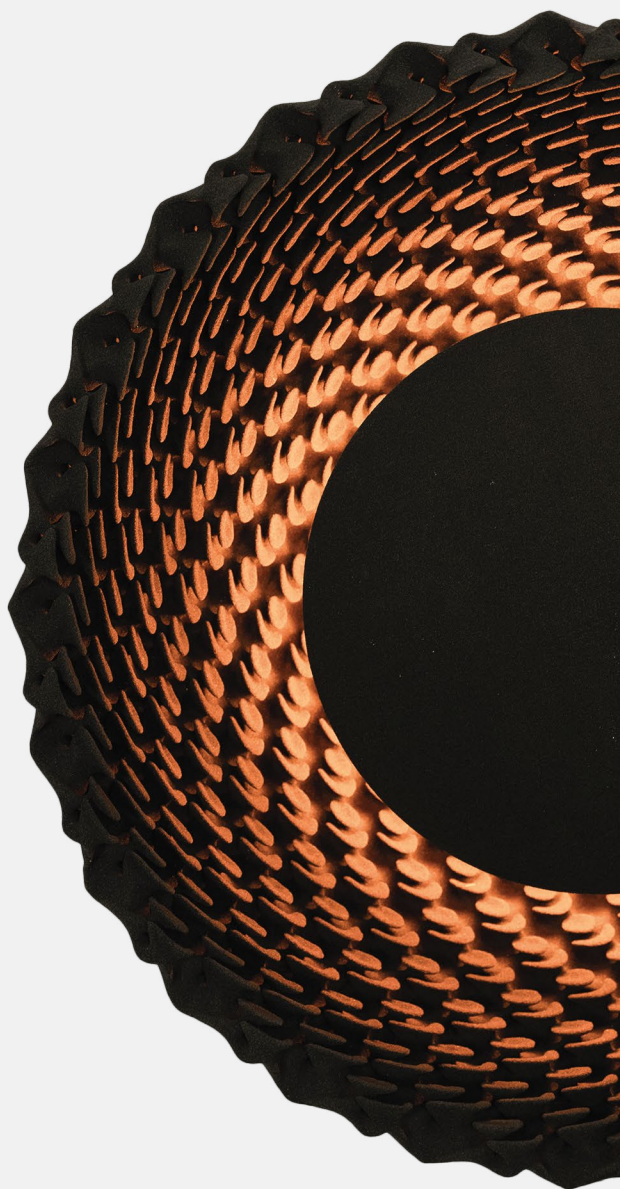

50/60Hz.

SUN V.03

Listed Retail Prices | Sun V.03

Price per item [Incl. 21% VAT]

SH - F01 Black	4,800.00 €
Lead time: In Stock	
SH - C053 Beige	5,090.00 €
Lead time: In Stock	6% Increase

Material Variations | Shade