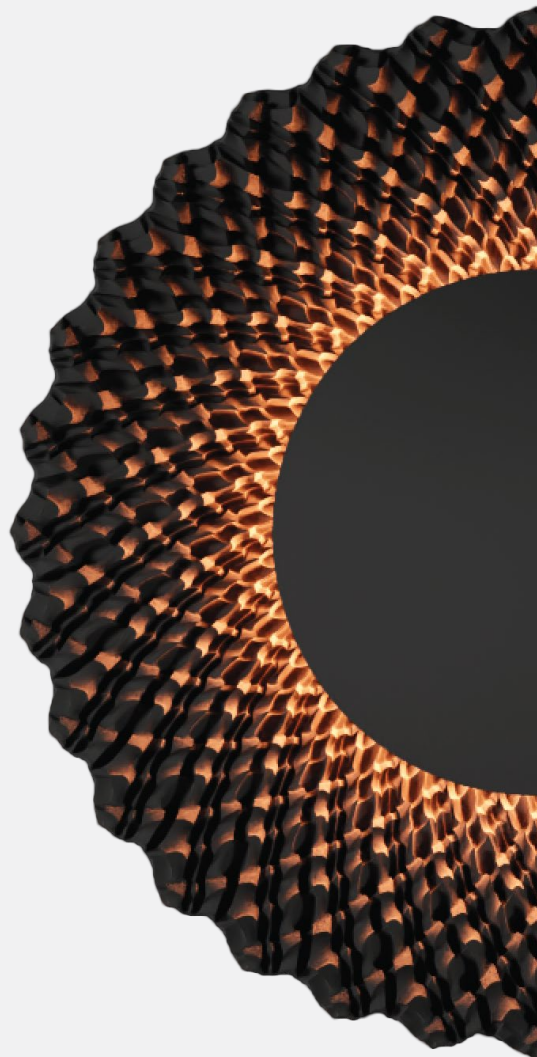

AUREOLE Collection | AC VXS.4/4

Designed by **ROLLO STUDIO**

Made and assembled in Europe

AC_VXS_04

404 x 404 x 114 mm

4.7kg

Light Source

4 x 10W LED G9 RTNLIT Bulb **D**

LED 3000 K. CRI >80. 1000 lm. 100 lm/W.

Dimmable Rated Current: 2A. 220~240V.

50/60Hz.

LED IP20 CE