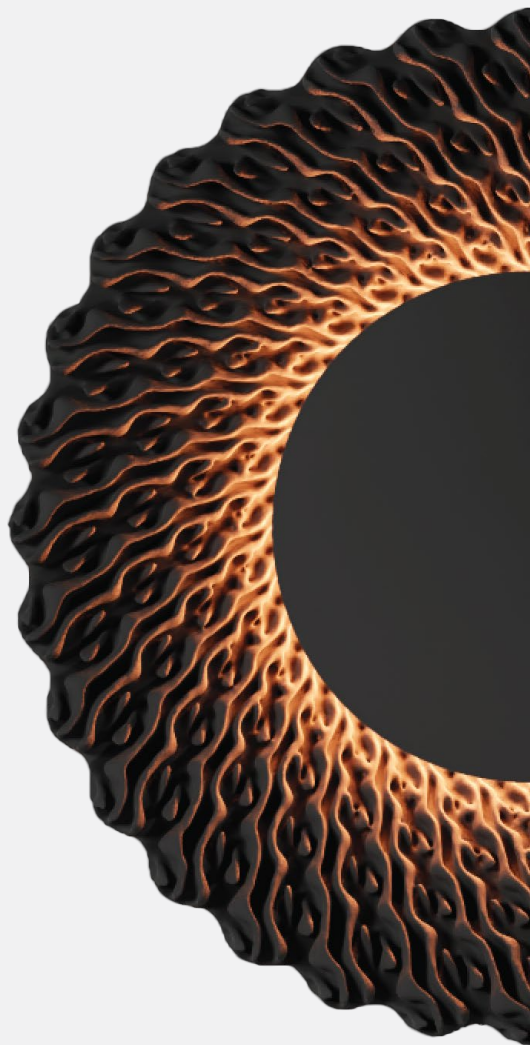

AUREOLE Collection | AC VXS.3/4

Designed by **ROLLO STUDIO**

Made and assembled in Europe

AC_VXS_03

404 x 404 x 114 mm

4.7kg

Light Source

4 x 10W LED G9 RTNLIT Bulb **D**

LED 3000 K. CRI >80. 1000 lm. 100 lm/W.

Dimmable Rated Current: 2A. 220-240V.

50/60Hz.

LED IP20 CE