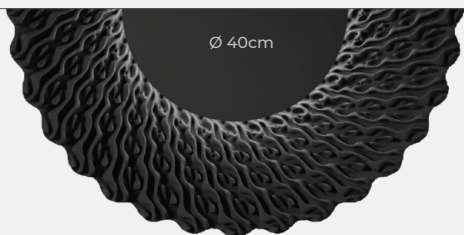

SUN VXS.03

Ø 40cm

Listed Retail Prices | **Sun VXS.03**

Price per item [Excl. 21% VAT]

SH - F01 | **Black**

1080 €

Lead time: In Stock

Material Variations | Shade

SH - F01