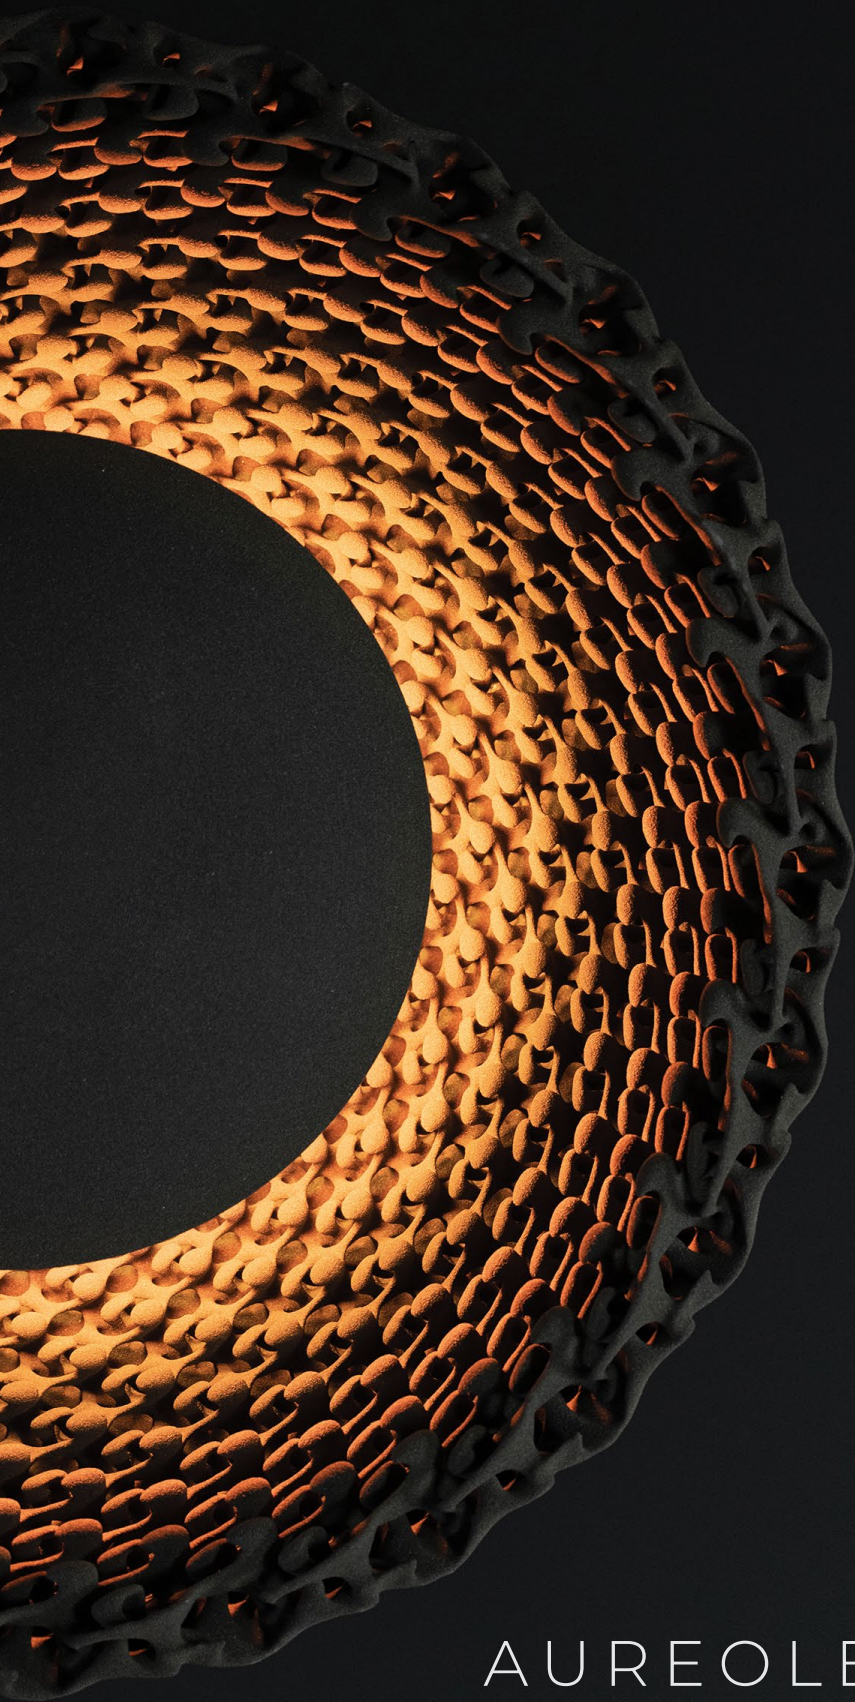

ROLLO STUDIO

Design by Rollo Studio

AUREOLE

+31 621485253

info@rollostudio.com

rollostudio.com