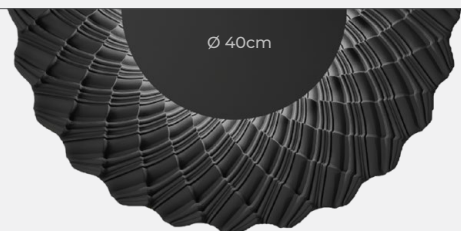

SUN VXS.02

Ø 40cm

Listed Retail Prices | **Sun VXS.02**

Price per item [Excl. 21% VAT]

SH - F01 | **Black**

980 €

Lead time: In Stock

Material Variations | Shade

SH - F01