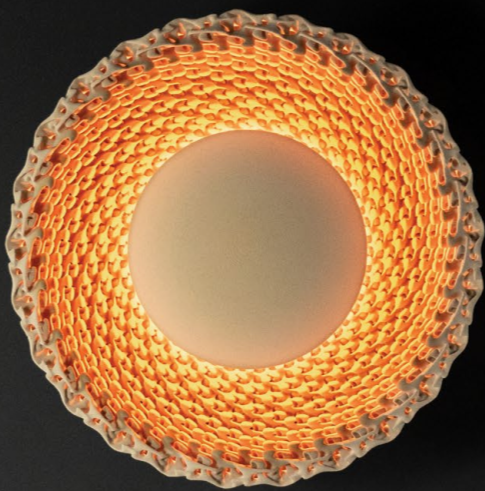

MATERIAL | SH - C053

SUN V.02